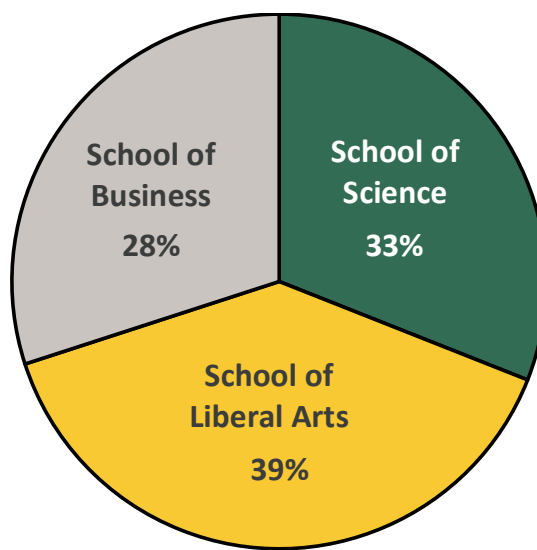

Class of 2024 Profile

Freshman Year: 2020

Class Size: 897

DEMOGRAPHICS

Females:	499 (56%)
Males:	398 (44%)
Less Than 18 Years Old:	124 (14%)
18-19 Years Old:	769 (86%)
20-24 Years Old:	4 (<1%)
Non-Hispanic, White:	670 (75%)
Hispanic:	93 (10%)
Non-Hispanic, Asian:	43 (5%)
Non-Hispanic, Black or African American:	32 (4%)
Non-Hispanic, Multiracial:	32 (4%)
Non-Resident Alien:	20 (2%)
Unknown Race/Ethnicity:	5 (1%)
Non-Hispanic, American Indian or Alaskan Native:	2 (<1%)
New York State Resident:	720 (80%)
Out-of-State Resident:	157 (18%)
International Student:	20 (2%)
Residential Students:	716 (80%)
Commuter Students:	181 (20%)

Top Five Counties for New York State Residents

Albany:	109 (15%)
Saratoga:	104 (14%)
Schenectady:	56 (8%)
Suffolk:	44 (6%)
Rensselaer:	43 (6%)

ACADEMICS

8% of students entered Siena College with advanced standing

Top Five Majors

Biology BS:	94 (10%)
Exploring Arts or Arts Education:	83 (9%)
Business:	79 (9%)
Psychology:	66 (7%)
Dual Degree Nursing:	59 (7%)

18% of students graduated in the top 10th of their high school graduating class